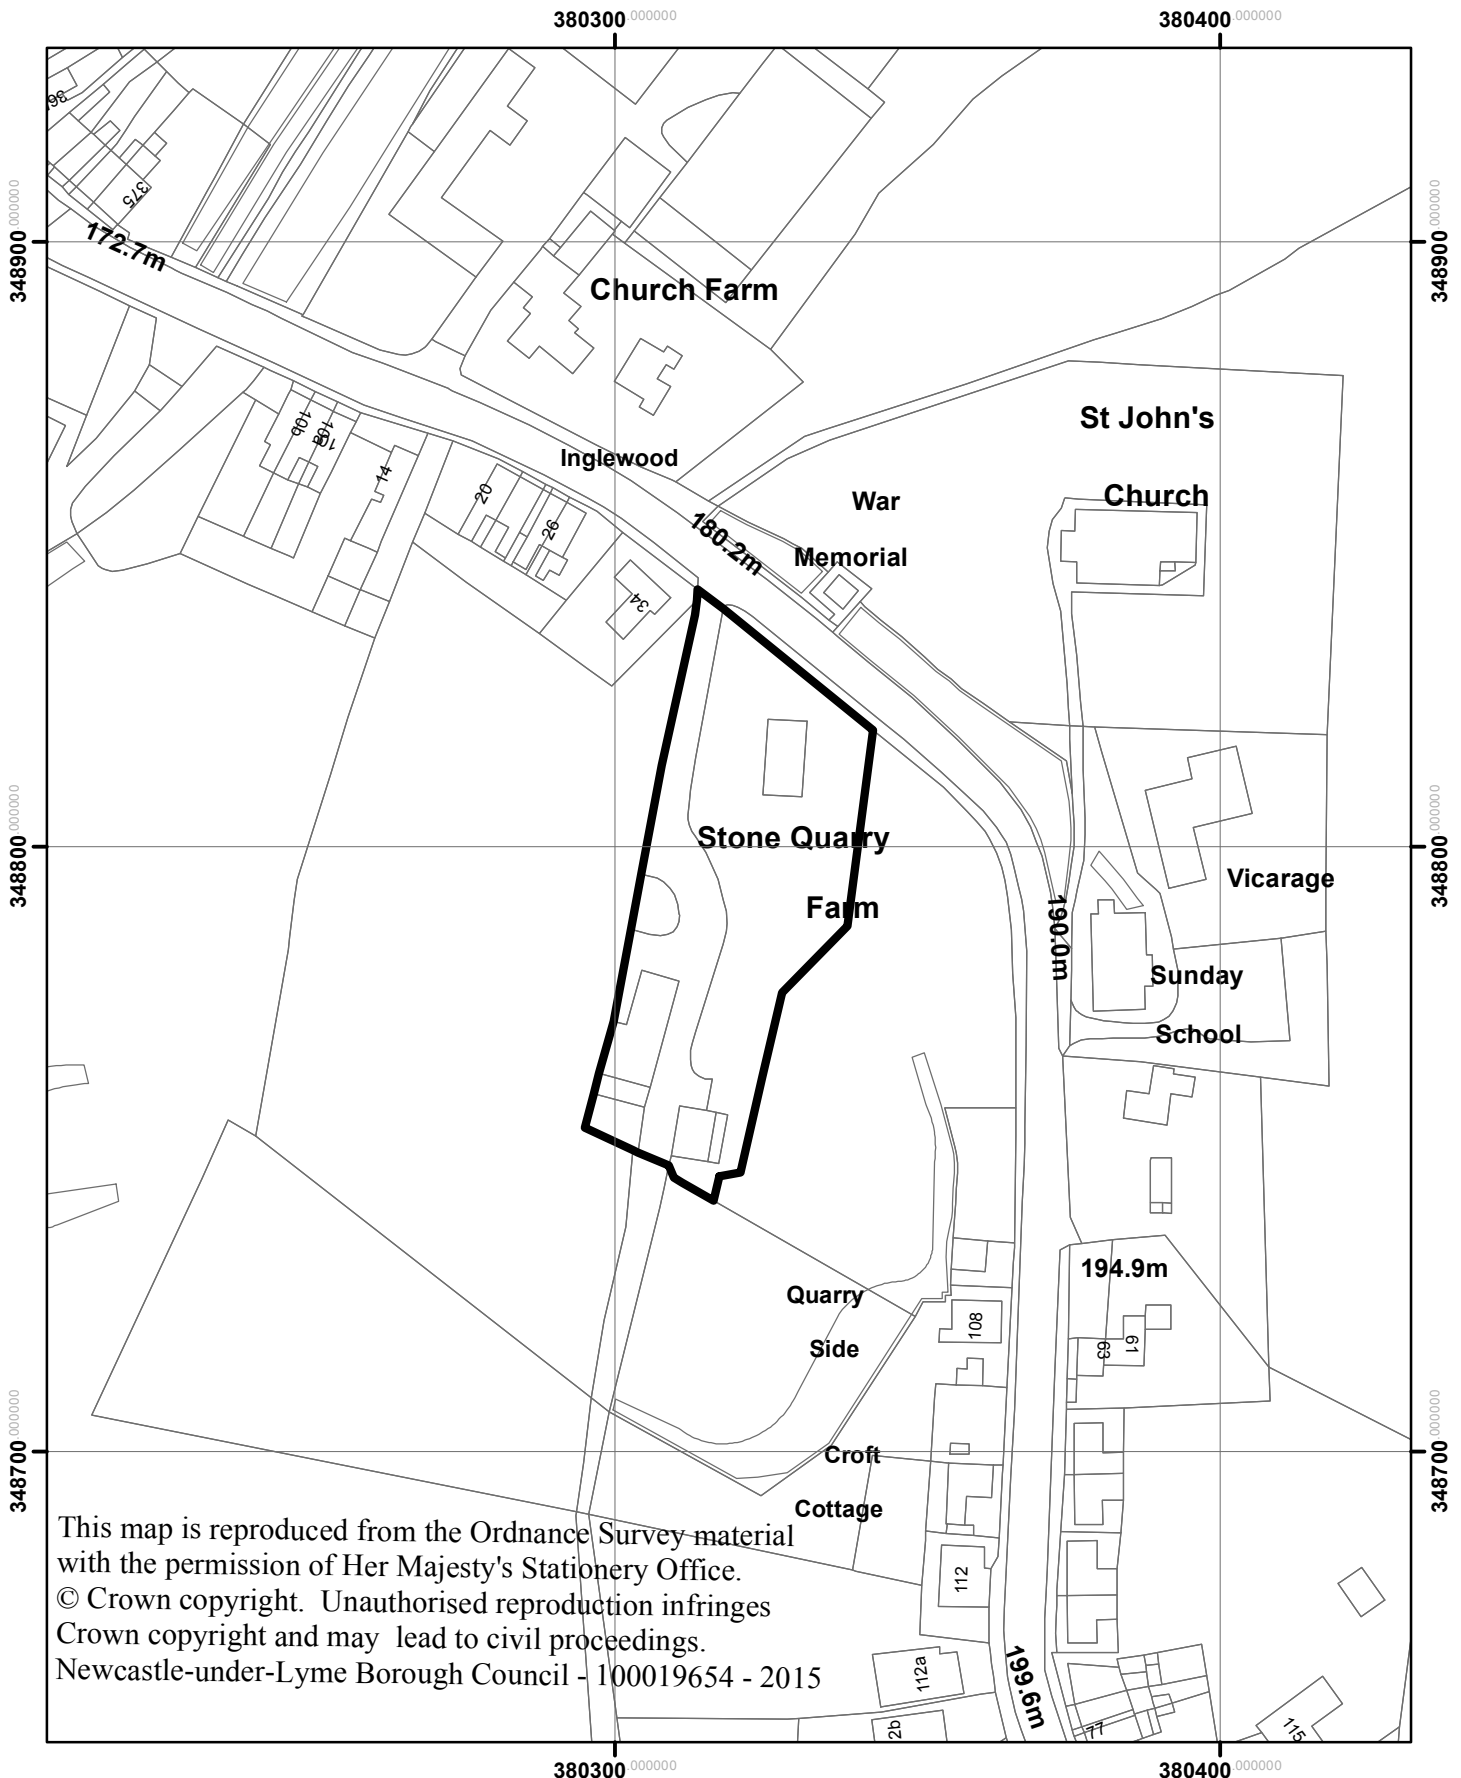

Stone Quarry Farm, High Street,
Alsagers Bank.
15/00880/COU & 15/01010/DOB

NEWCASTLE-UNDER-LYME
BOROUGH COUNCIL

Newcastle under Lyme Borough Council
Planning & Development Services
Date 08.12.2015

1:1,250